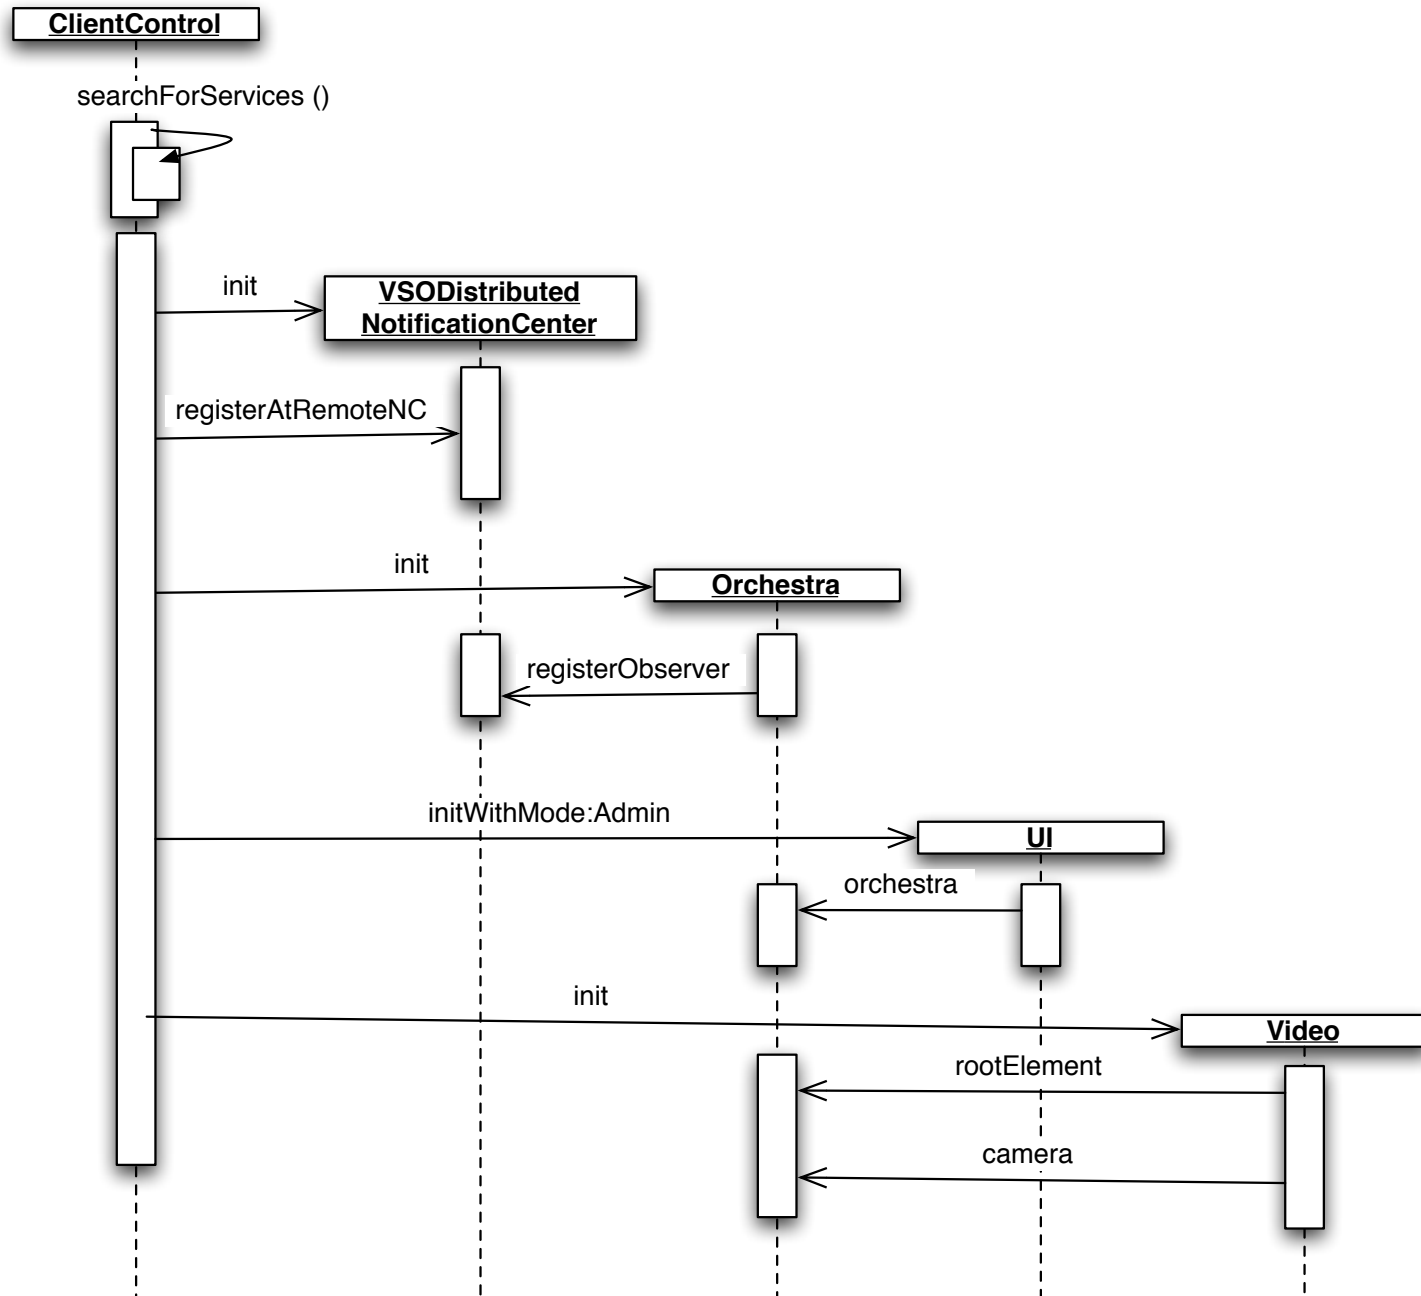

Software control Presentation

Christian Schröder

Starting the Application

Starting the Client

Starting the subsystems

Tracking the baton

Publishing changes on the net