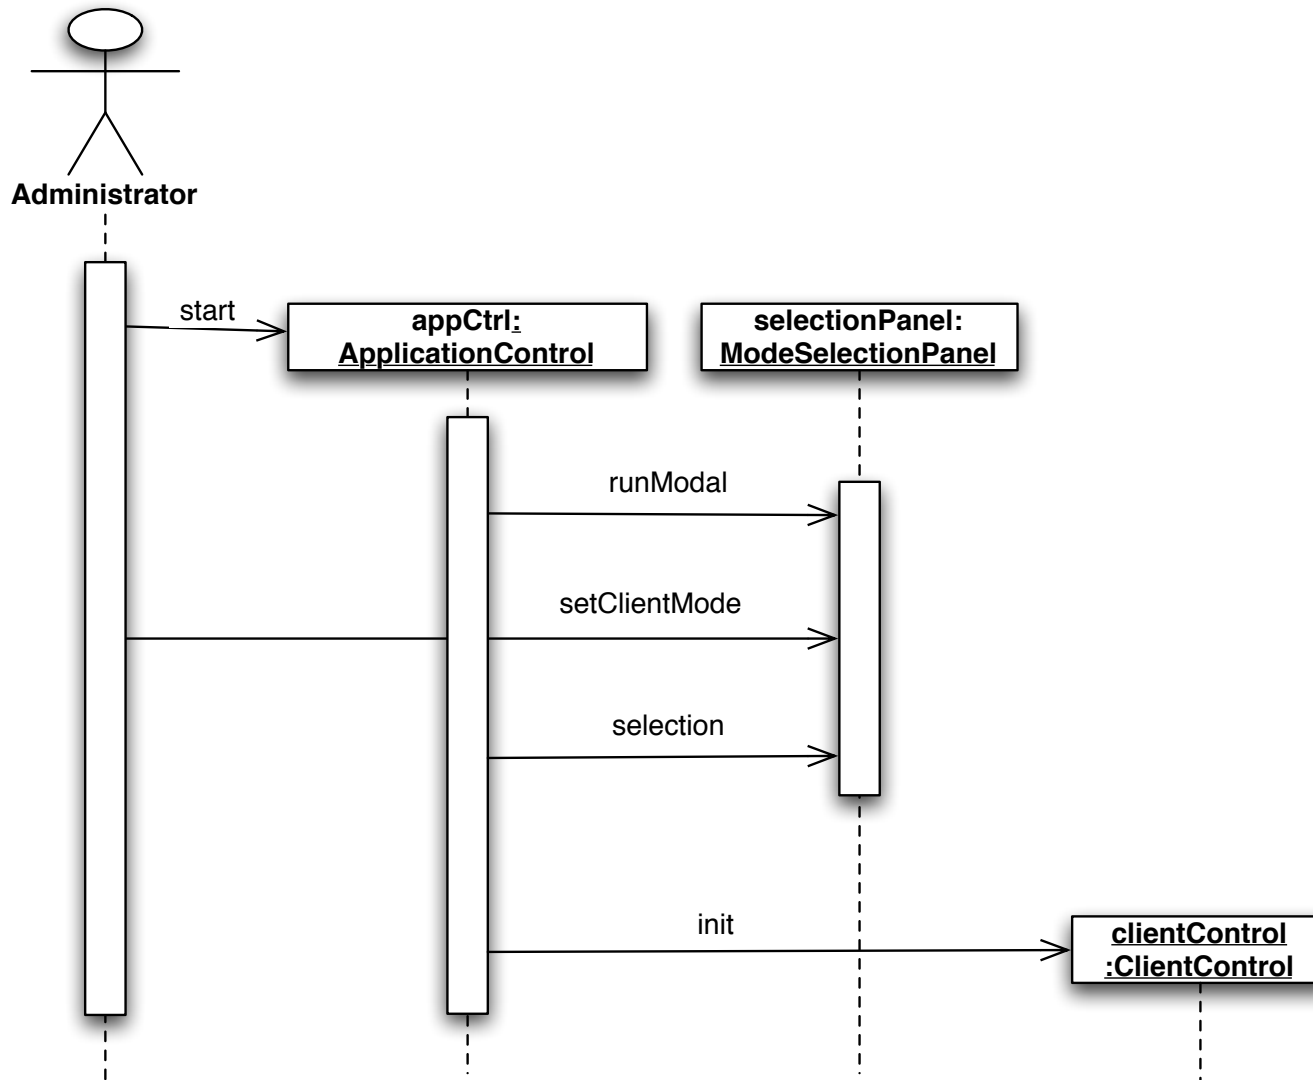

Software control Presentation

Christian Schröder

Starting the Application

Starting the Client

Starting the subsystems

Tracking the baton

Publishing changes on the net